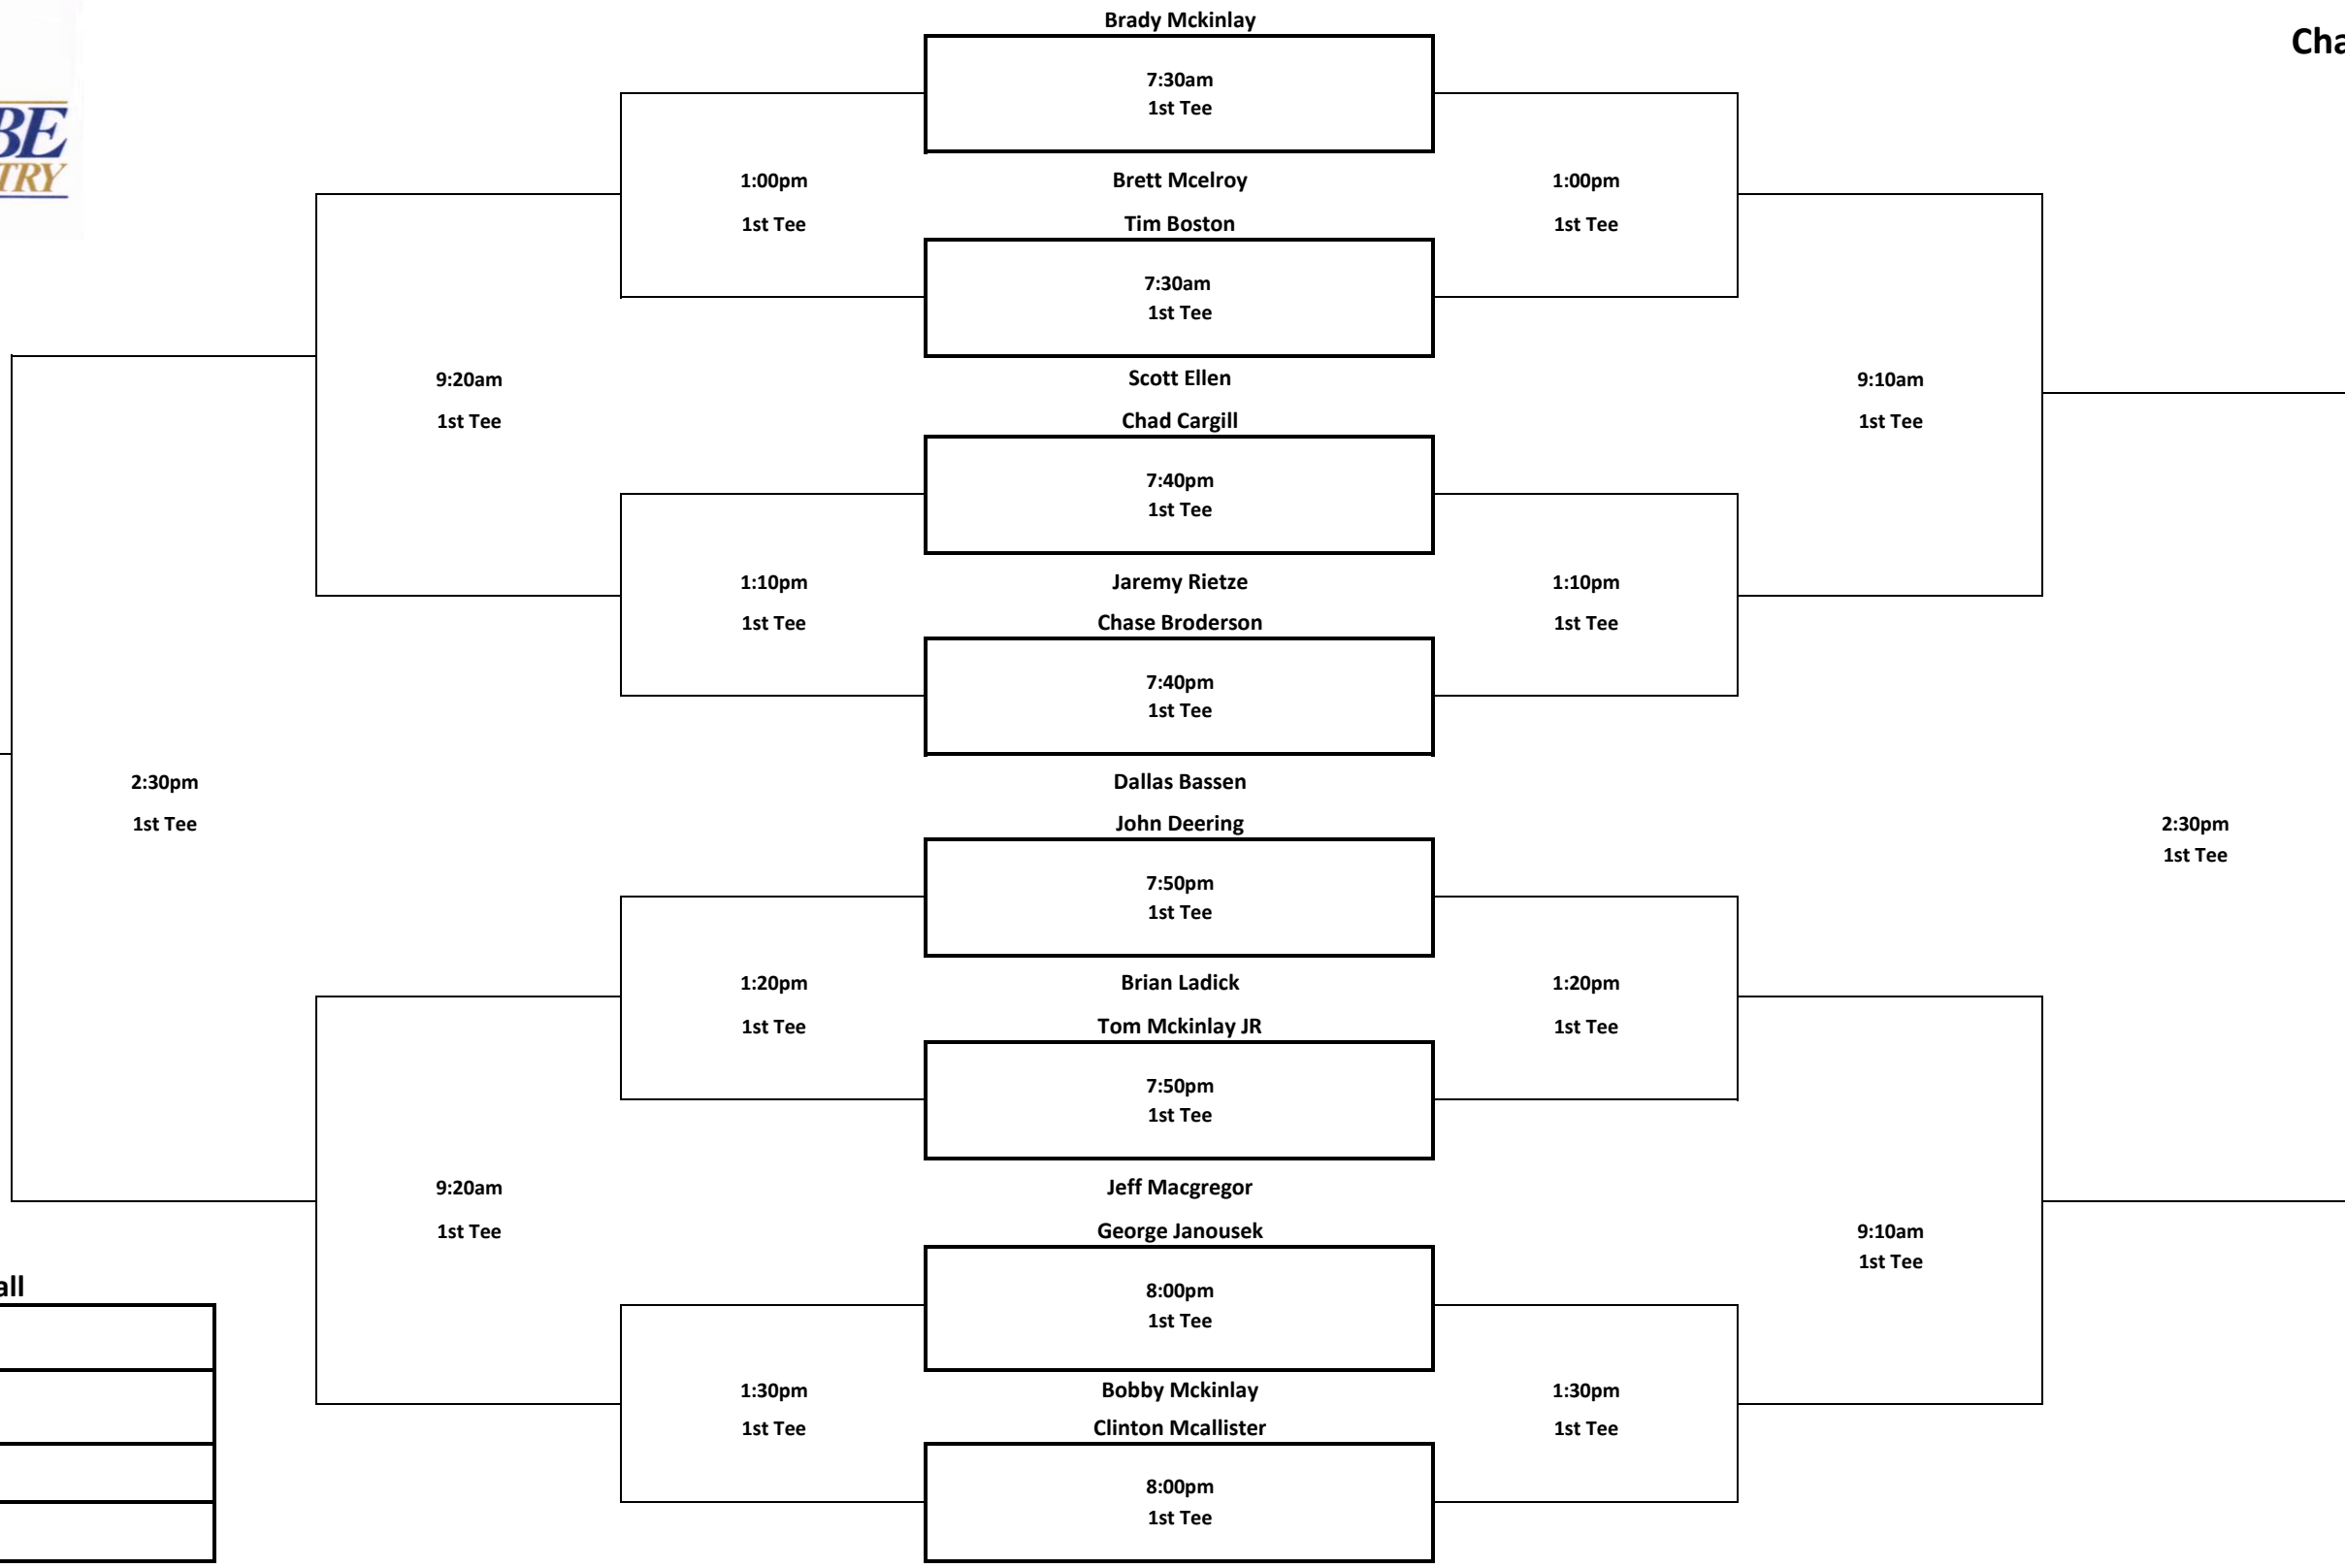

**Champ Flight**

**2 Man Better Ball**

1	3
2	4

9:40am  
1st Tee

9:50am  
1st Tee